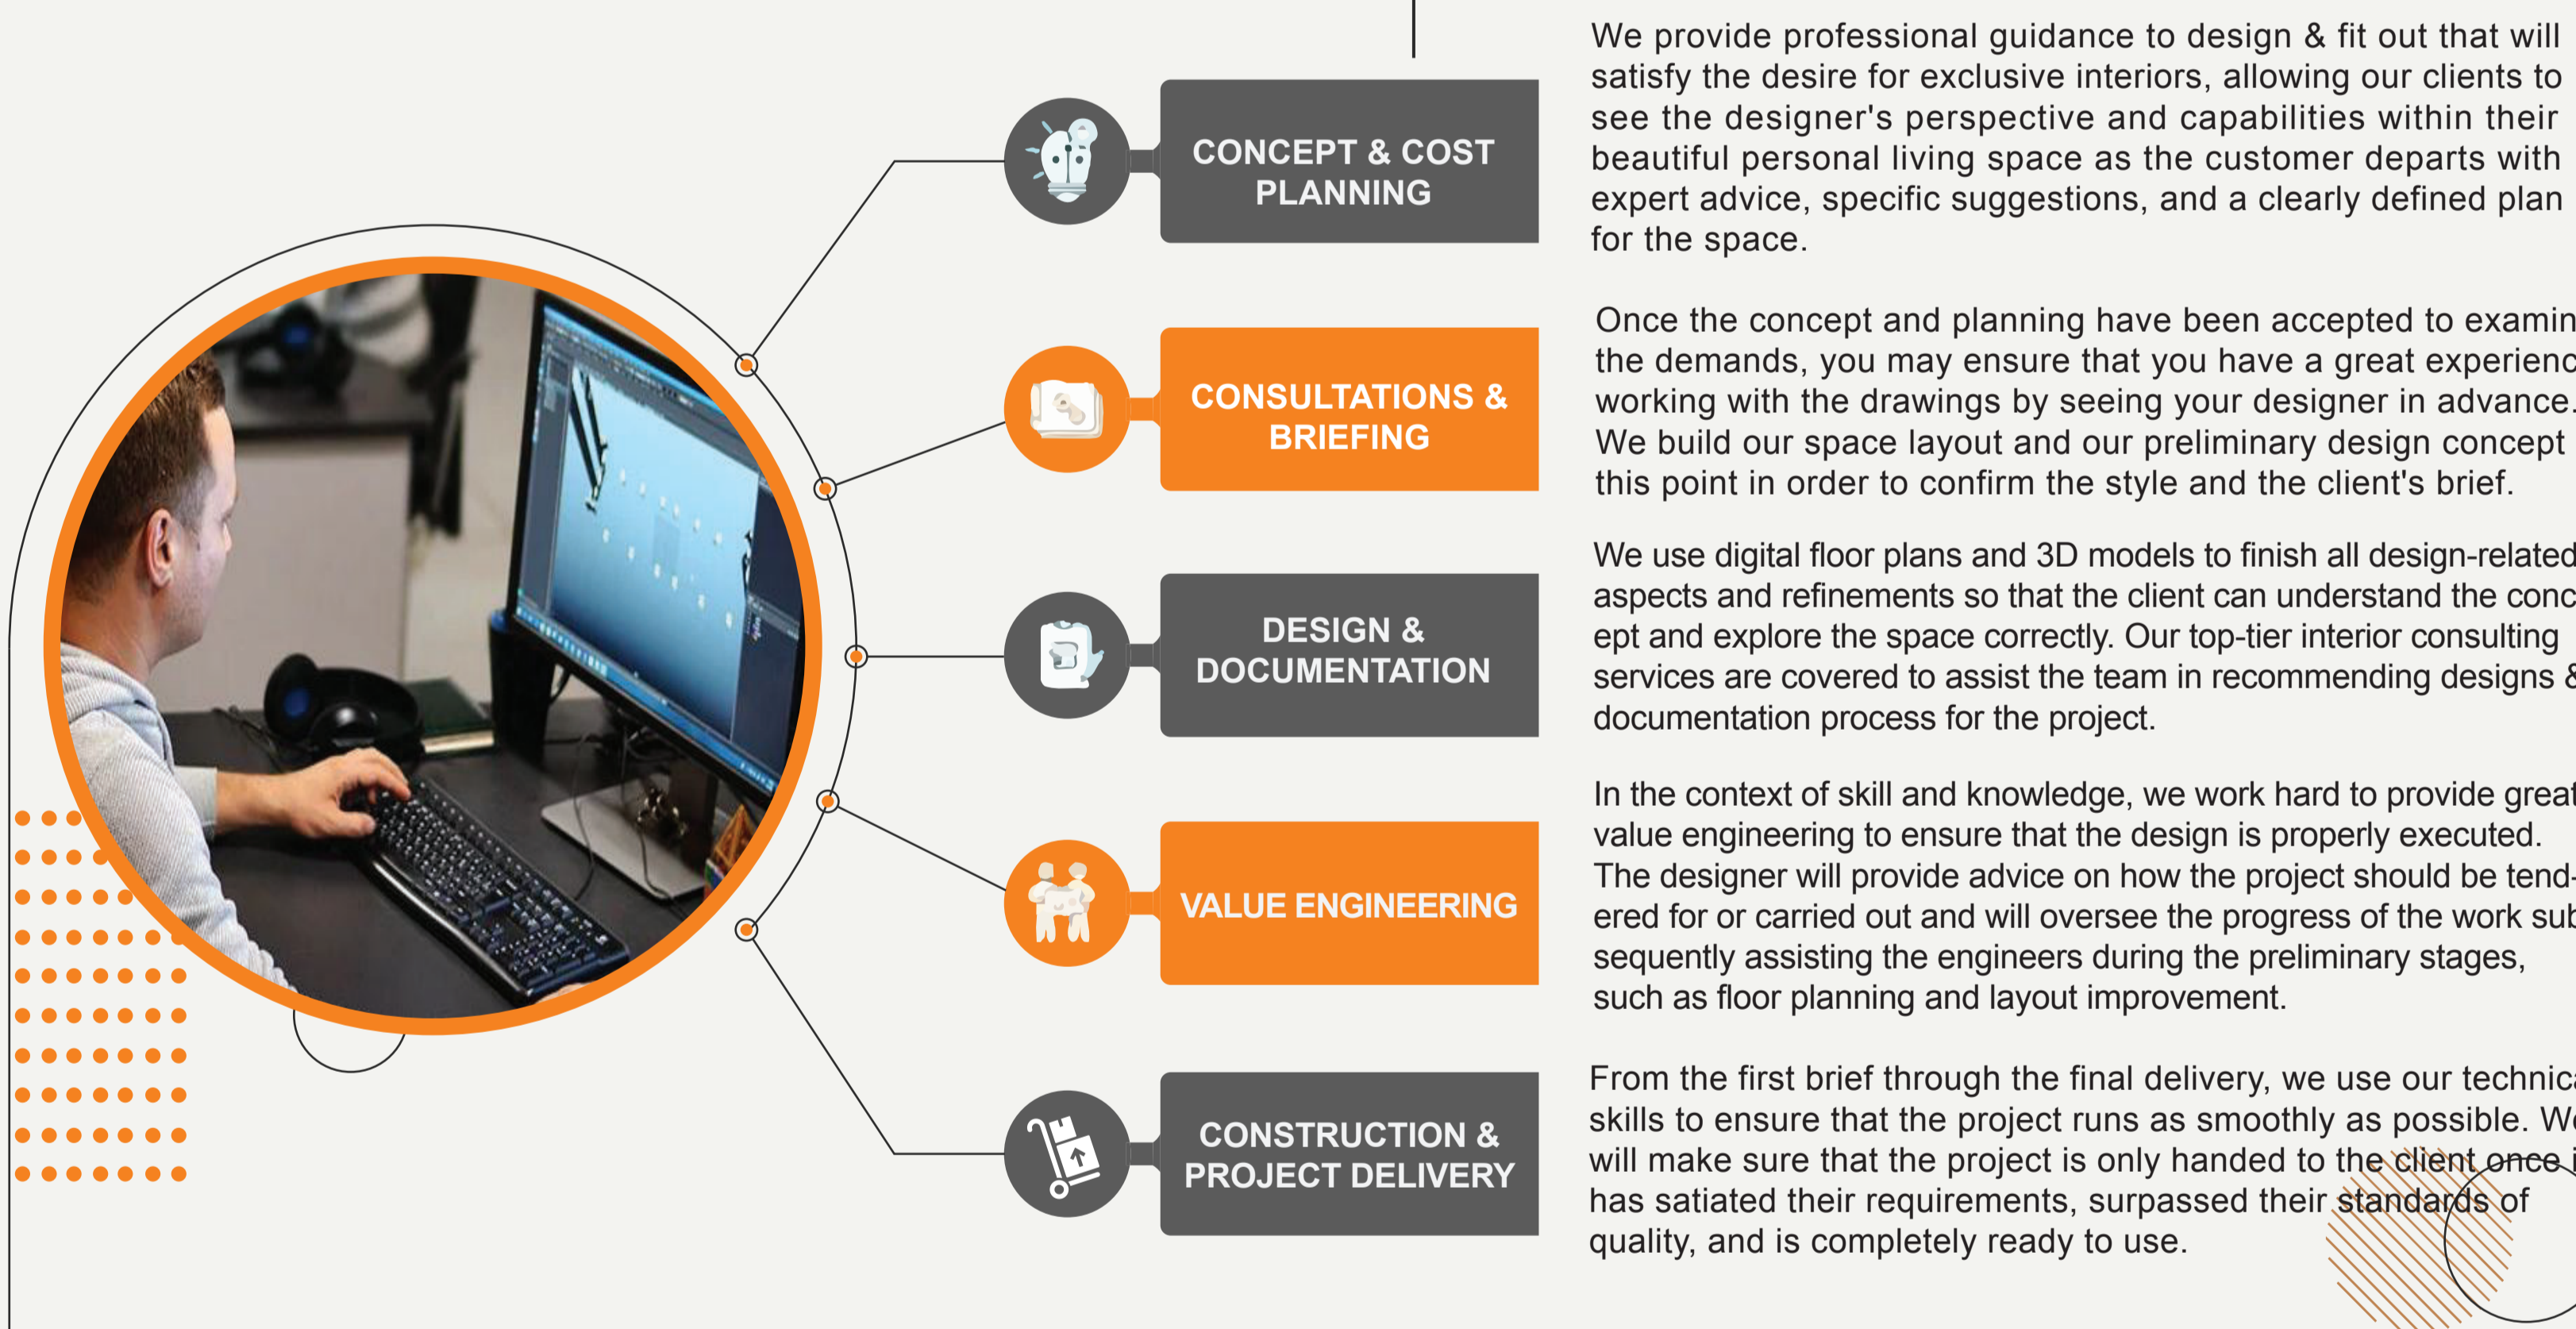

OUR DESIGN & FITOUT PROCESS