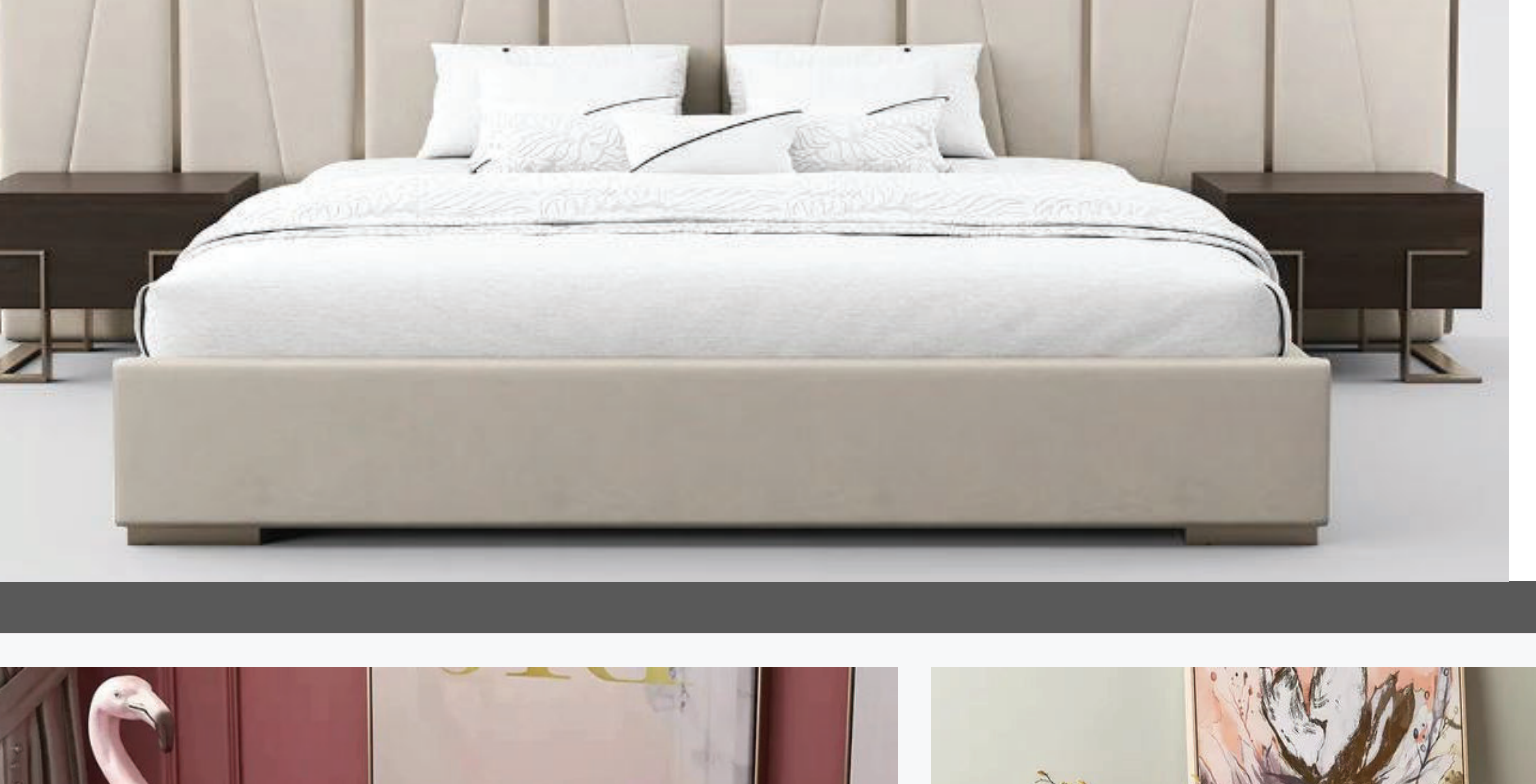

5. INHOUSE CARPENTRY & JOINERY

Using our exceptional joinery services to every sector, our designers create appealing traditional and non-traditional designs for a variety of premium wood made custom-designed furniture, modular furniture, pantry, wooden ceiling and modular kitchen for each project. High end joinery products of the highest quality are manufactured to accommodate any type of furniture.

Reception Desk | Shop Fitrments | Kitchen | Cabinets |
Door Frames & Lining | Vanity Units | Staircase |
Windows | Flooring | Ceiling | wallpaper fixing